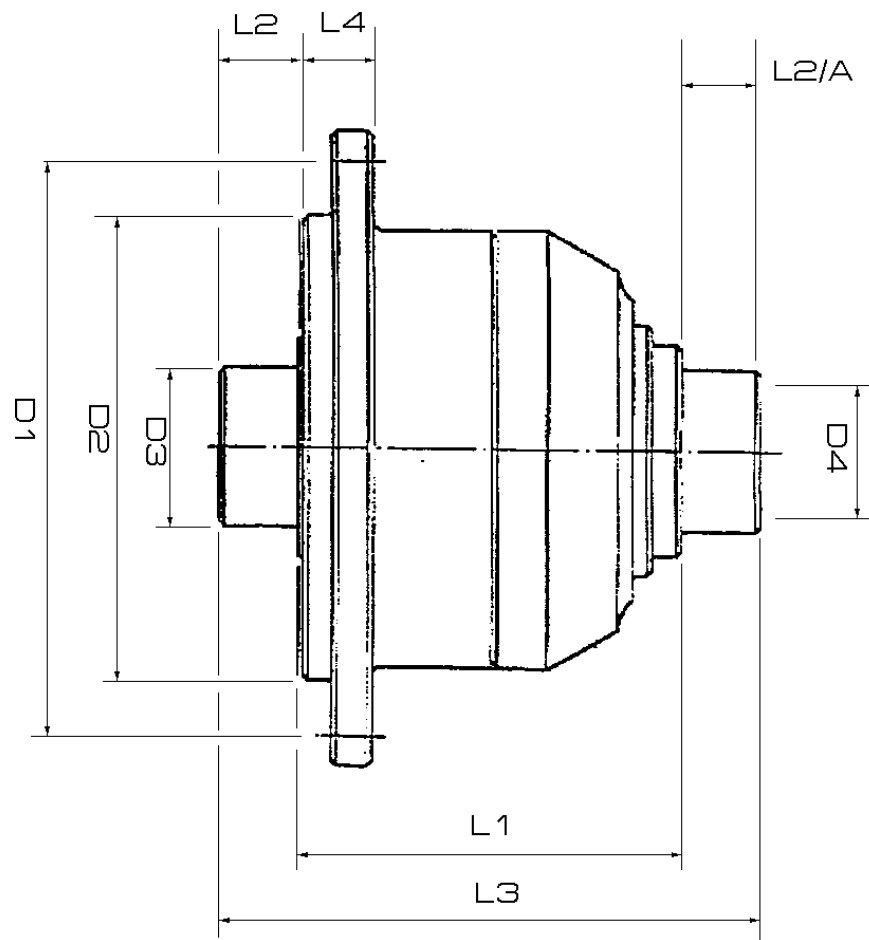

CAR MODEL: Fiesta/Ka/Puma
GEARBOX TYPE: BC

32240-E Paseo Adelanto • San Juan Capistrano, CA 92675
 USA • tel (949) 240-4000 • fax (949) 240-0450

CROWN WHEEL BOLT PCD	D1	5.2362
NUMBER OF BOLTS		6 & 8
THREAD/HOLE		27/64
CROWN WHEEL SPIGOT DIA	D2	4.4882
BEARING DIAMETER	D3	1.502
BEARING DISTANCE	L1	3.767
SPIGOT LENGTH	L2	.945/.790 L2/A
OVERALL LENGTH	L3	5.502
BEARING TO CROWN WHEEL	L4	.400
BORE	D4	1.030

DRIVE SHAFT SPLINE:	
NUMBER OF TEETH	23T
PITCH	24/48
TYPE	full invol
PRESSURE ANGLE	45° fillet

DIFFERENTIAL DESIGN DATA-